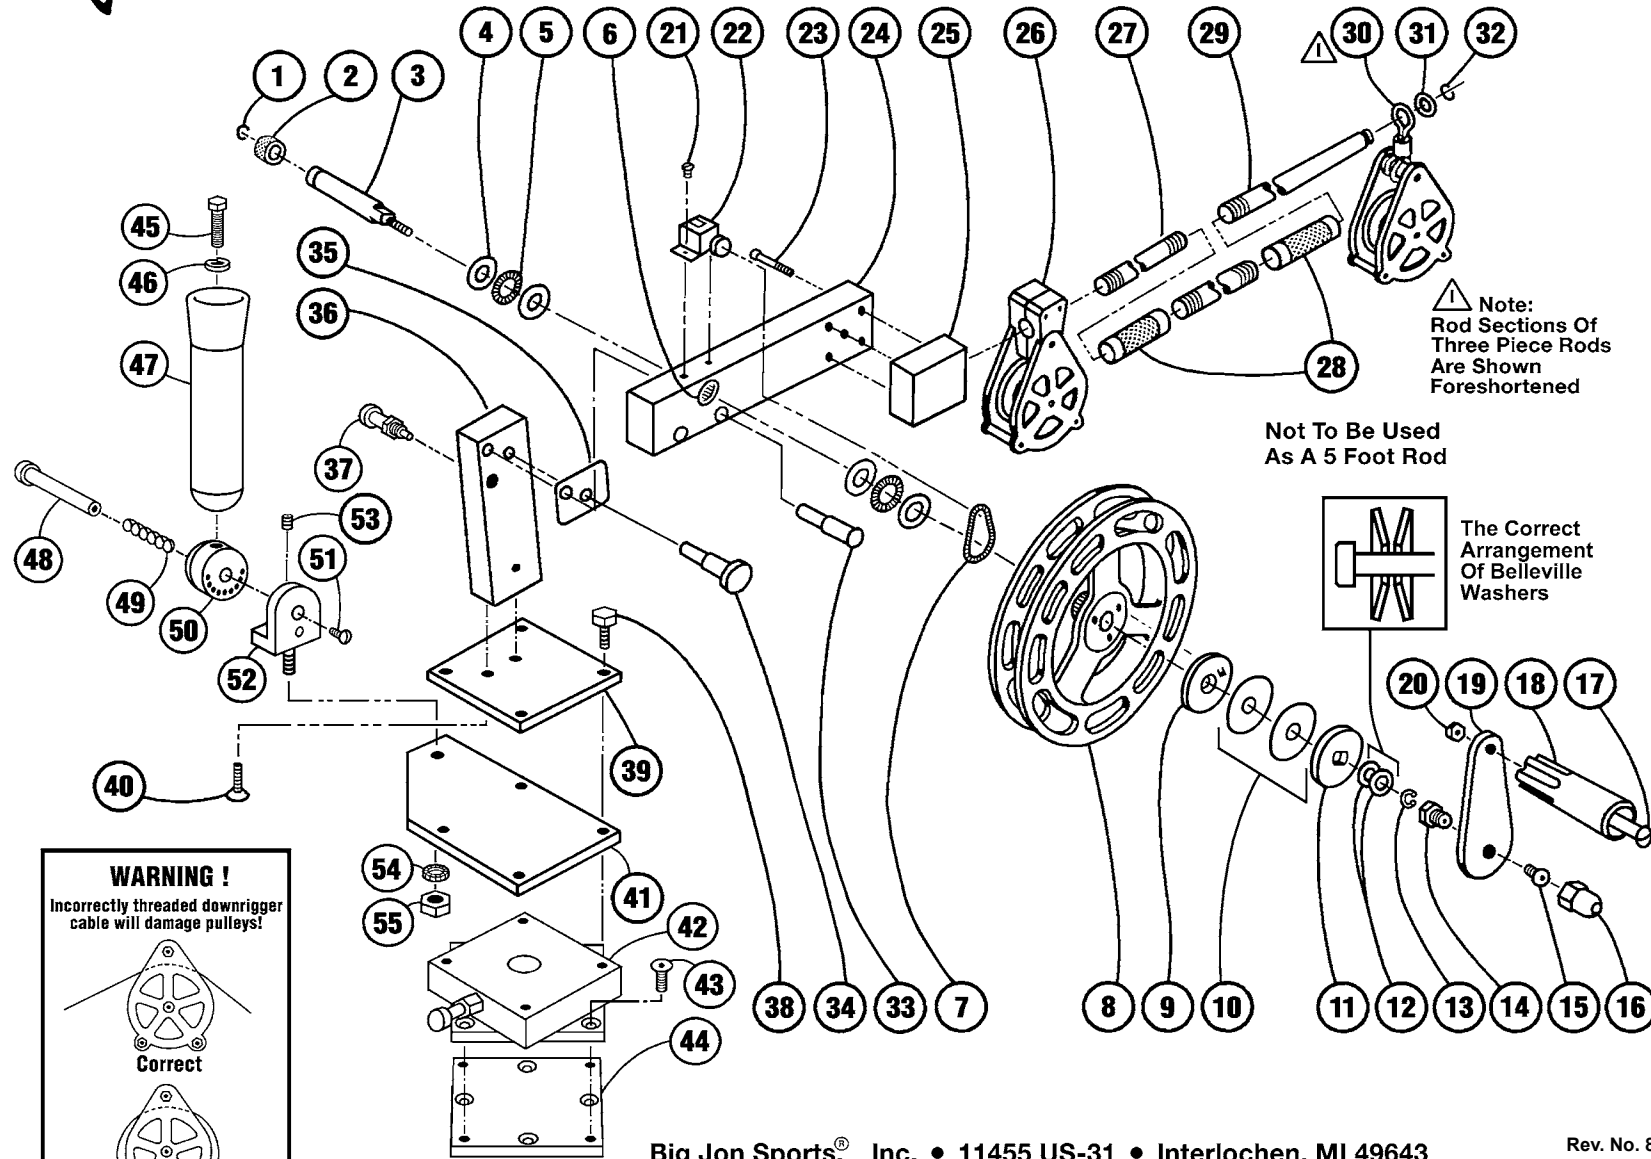

Captain's Pak[®] One-Hand-Crank Manual Siderigger

Parts List MD00500

Detail No.	Description	Qty.	Order By Part No.
1	Stainless Steel Collar Ring	1	2177
2	Shaft Collar	1	51408
3	Shaft	1	51756
4	Thrust Washers	4	2512B
5	Thrust Bearings	2	2512A
6	Clutch Bearings	1	2512
7	Counter Spring	1	2284
8	8 in. Reel	1	51407
9	Clutch Disk Inner	1	51098
10	Clutch Pad Kit - Contains: (2) Kevlar [®] Pads	1 Kit	KT2305
11	Clutch Disk Outer	1	51097
12	Belleville Washers	2	2246
13	E-Clip	1	2178
14	OHC Threaded Insert	1	51405
15	Shaft End Screw	1	2153
16	Acorn Nut	1	51406
17	Bolt w/ Sleeve	1	2005/51085
18	Handle	1	51161
19	Handle Arm	1	52508
20	5/16 in. Hex Nut	1	2121
21	Counter Screws	2	2014
22	RH Counter w/ Small Wheel	1	FC60035
23	10-32 x 1-1/4 in. SS SHC Screws	4	2022
24	Arm	1	51800
25	Threaded Arm Block	1	51018
26	Line Guide	1	BJ3049SRG
27	12 in. Rods	2	51048
28	Rod Collars	2	51044
29	18 in. End Rod	1	51125
30	5 Spoke Tip Assembly	1	BJ3049
31	Aluminum Tip Retainer	1	51043
32	Tip Retainer Ring	1	2181
33	Pivot Shaft	1	51808
34	Stop Pin	1	51807
35	Spacer	1	2199
36	Upright	1	51806
37	Latch Assembly	1	51227
38	1/4-20 x 1 in. SS Bolts	4	2012
39	6 Hole Base Plate	1	51003
40	5/16-18 x 1 in. Upright Screws	2	2003
41	S-Plate	1	52453
42	Swivel Base SMT1	1	SMT1
43	1/4-20 x 5/8 in. Flat Head Screws	4	2013
44	8 Hole Mounting Plate	1	51001
45	1/2-20 x 2 in. HHCS Bolt	1	2351
46	1/2 in. SS Lock Washer	1	2241
47	Multi-Set Tube & Plug w/ Cap	1	51221
48	1/2 x 2-1/4 in. Pivot Pin	1	55555
49	Multi-Set Spring	1	2600
50	Multi-Set Barrel	1	55551
51	1/4-20 x 3/8 in. Slotted Truss Hd. Scr.	1	2158
52	Multi-Set Igloo w/ Pin	1	55556
53	1/4-20 Set Screw	1	2261
54	3/8 in. Split Lock Washer	1	2237
55	3/8 in. Jam Nut	1	2113